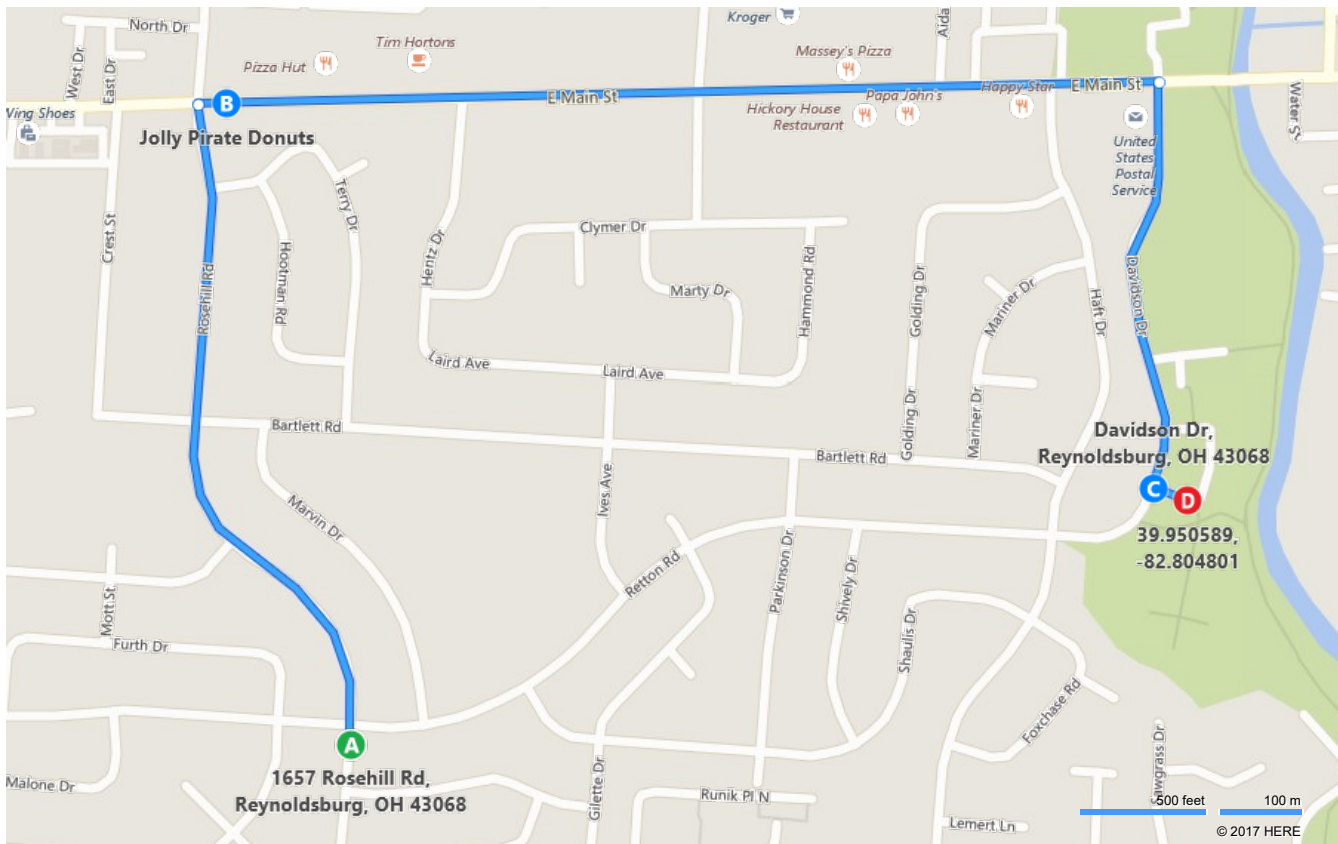

- A** 1657 Rosehill Rd, Reynoldsburg, OH 43068 **6 min, 1.6 mi**
- B** Jolly Pirate Donuts, 6689 E Main St, Reynoldsburg, OH 43068 Light traffic (5 min without traffic)
- C** Davidson Dr, Reynoldsburg, OH 43068 Via Rosehill Rd, US-40
- D** 1618 Davidson Dr, Reynoldsburg, OH 43068

Rosehill Road and Bartlett Road is where you will receive your placement in the parade from the Parade Marshal. Please contact Charles Cochran at 614-580-7218 or Bobbie Jo Roth at 614-804-8078 or bjroth@wideopenwest.com with any questions. Thank you.

These directions are subject to the Microsoft® Service Agreement and are for informational purposes only. No guarantee is made regarding their completeness or accuracy. Construction projects, traffic, or other events may cause actual conditions to differ from these results. Map and traffic data © 2017 HERE™.

A 1657 Rosehill Rd, Reynoldsburg, OH 43068

B Jolly Pirate Donuts, 6689 E Main St, Reyn...

C Davidson Dr, Reynoldsburg, OH 43068

D 1618 Davidson Dr, Reynoldsburg, OH 430...