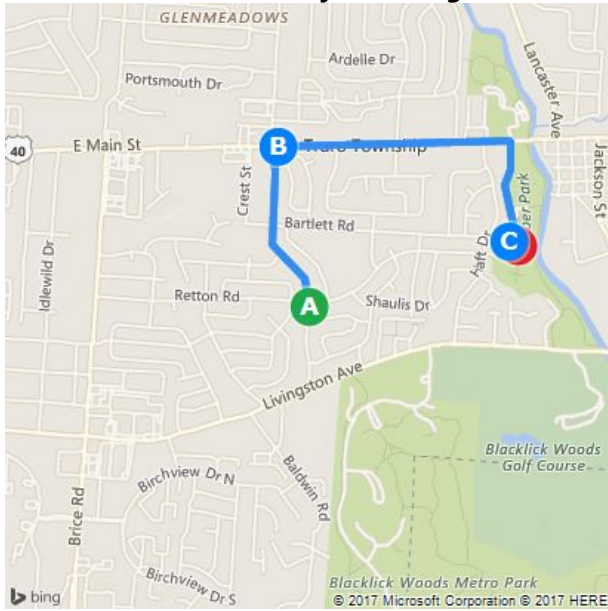

- A** 1657 Rosehill Rd, Reynoldsburg, OH 43068 **6 min, 1.6 mi**
- B** Jolly Pirate Donuts, 6689 E Main St, Reynoldsburg, OH 43068 Light traffic (5 min without traffic)
- C** Davidson Dr, Reynoldsburg, OH 43068 Via Rosehill Rd, US-40
- D** 1618 Davidson Dr, Reynoldsburg, OH 43068

Rosehill Road and Bartlett Road is where you will receive your placement in the parade from the Parade Marshal. Please contact Charles Cochran at 614-580-7218 or Bobbie Jo Roth at 614-804-8078 or bjroth@wideopenwest.com with any questions. Thank you.

These directions are subject to the Microsoft® Service Agreement and are for informational purposes only. No guarantee is made regarding their completeness or accuracy. Construction projects, traffic, or other events may cause actual conditions to differ from these results. Map and traffic data © 2017 HERE™.

A 1657 Rosehill Rd, Reynoldsburg, OH 43068

B Jolly Pirate Donuts, 6689 E Main St, Reyn...

C Davidson Dr, Reynoldsburg, OH 43068

D 1618 Davidson Dr, Reynoldsburg, OH 430...