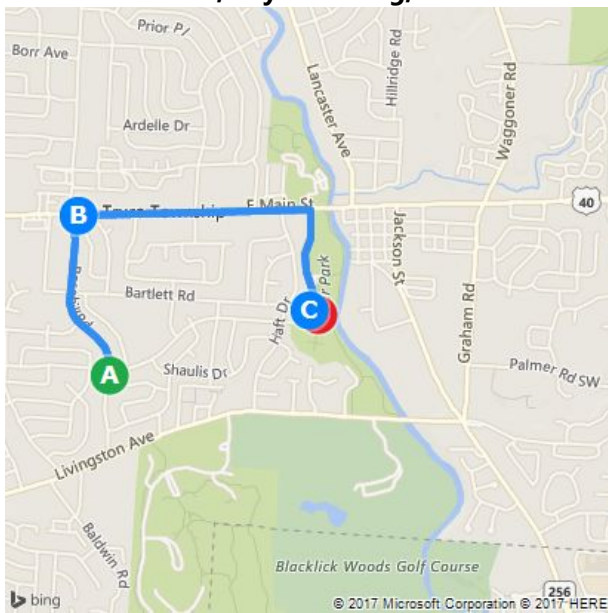

- A** 1657 Rosehill Rd, Reynoldsburg, OH 43068 **6 min, 1.6 mi**
- B** Jolly Pirate Donuts, 6689 E Main St, Reynoldsburg, OH 43068 Light traffic (5 min without traffic)
- C** Davidson Dr, Reynoldsburg, OH 43068 Via Rosehill Rd, US-40
- D** 1618 Davidson Dr, Reynoldsburg, OH 43068

Rosehill Road and Bartlett Road is where you will receive your placement in the parade from the Parade Marshal. Please contact Charles Cochran at 614-580-7218 or Bobbie Jo Roth at 614-804-8078 or bjroth@wideopenwest.com with any questions. Thank you.

These directions are subject to the Microsoft® Service Agreement and are for informational purposes only. No guarantee is made regarding their completeness or accuracy. Construction projects, traffic, or other events may cause actual conditions to differ from these results. Map and traffic data © 2017 HERE™.

A 1657 Rosehill Rd, Reynoldsburg, OH 43068

B Jolly Pirate Donuts, 6689 E Main St, Reyn...

C Davidson Dr, Reynoldsburg, OH 43068

D 1618 Davidson Dr, Reynoldsburg, OH 430...