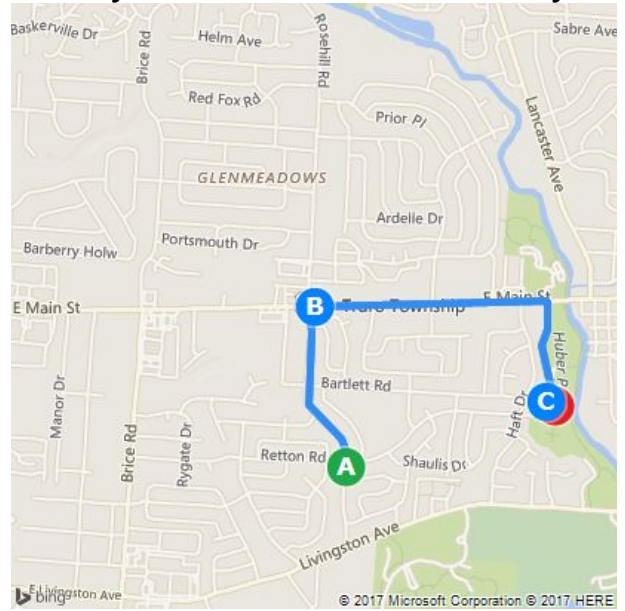

- A** 1657 Rosehill Rd, Reynoldsburg, OH 43068 **6 min, 1.6 mi**
- B** Jolly Pirate Donuts, 6689 E Main St, Reynoldsburg, OH 43068 Light traffic (5 min without traffic)
- C** Davidson Dr, Reynoldsburg, OH 43068 Via Rosehill Rd, US-40
- D** 1618 Davidson Dr, Reynoldsburg, OH 43068

Rosehill Road and Bartlett Road is where you will receive your placement in the parade from the Parade Marshal. Please contact Charles Cochran at 614-580-7218 or Bobbie Jo Roth at 614-804-8078 or bjroth@wideopenwest.com with any questions. Thank you.

These directions are subject to the Microsoft® Service Agreement and are for informational purposes only. No guarantee is made regarding their completeness or accuracy. Construction projects, traffic, or other events may cause actual conditions to differ from these results. Map and traffic data © 2017 HERE™.

A 1657 Rosehill Rd, Reynoldsburg, OH 43068

B Jolly Pirate Donuts, 6689 E Main St, Reyn...

C Davidson Dr, Reynoldsburg, OH 43068

D 1618 Davidson Dr, Reynoldsburg, OH 430...